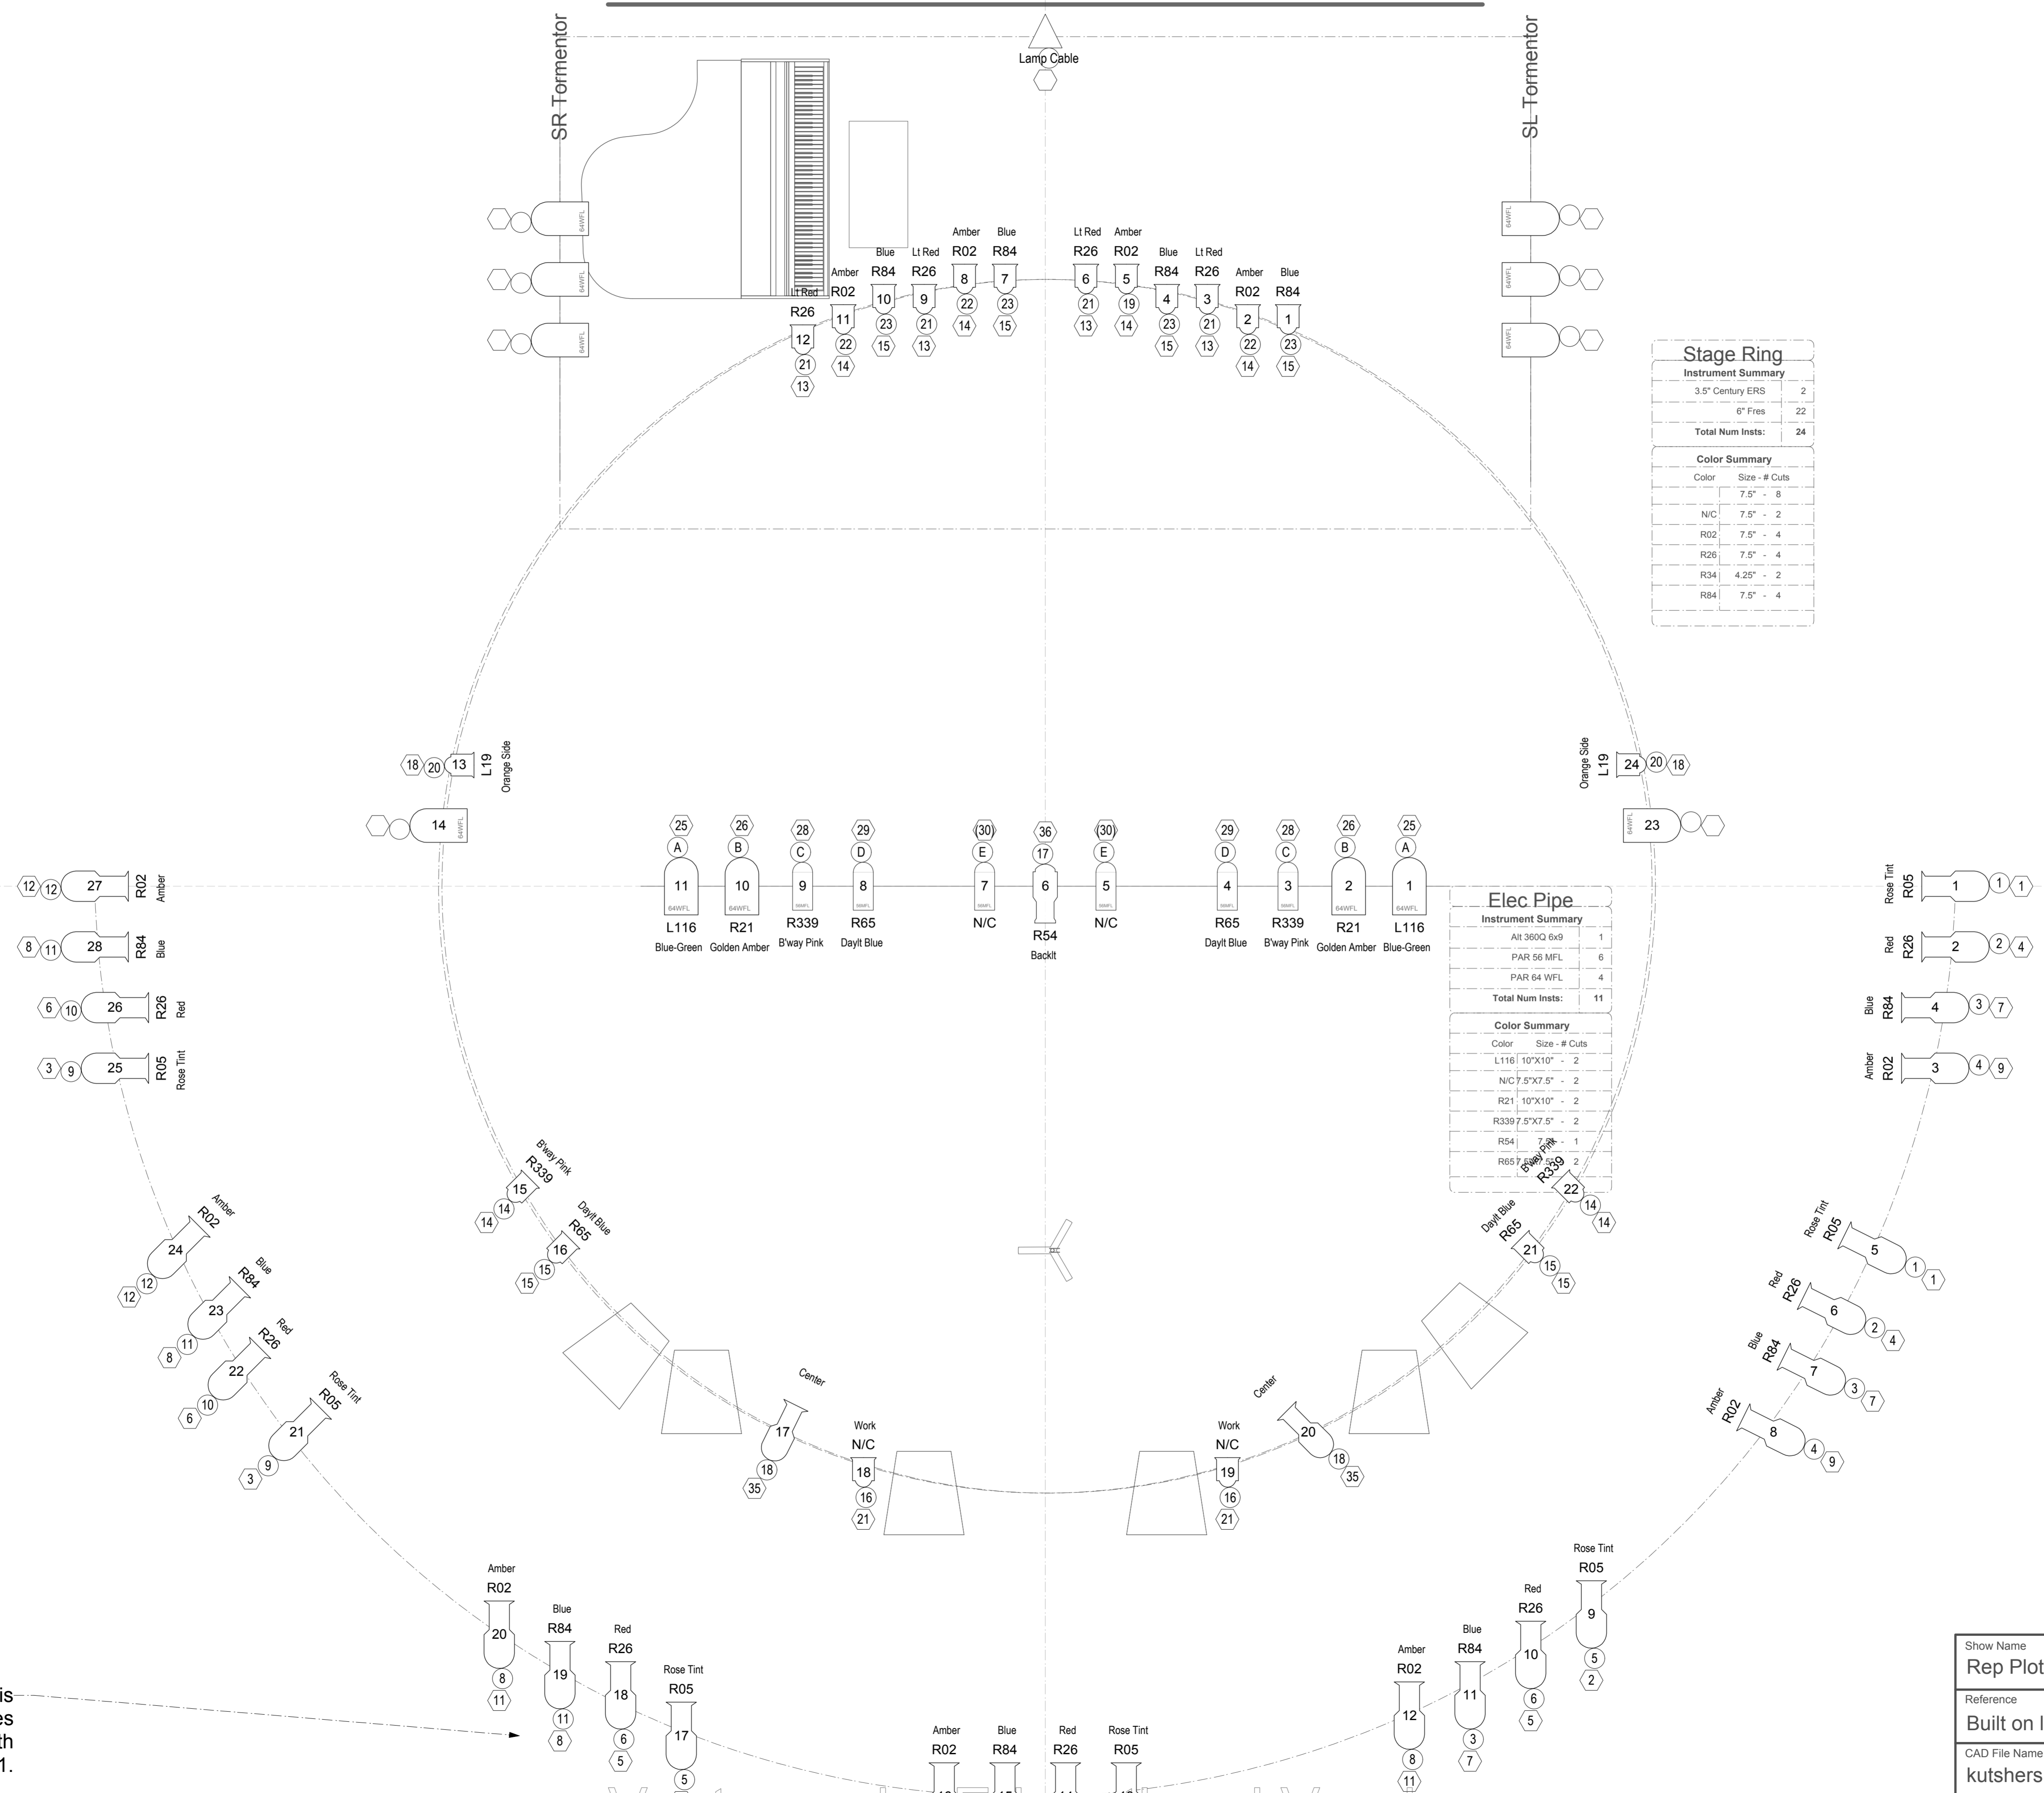

Instruments

- Capitol Radial ERS 6x9
- Alt 360Q 6x9
- PAR 64 WFL
- 3.5" Century ERS
- 6" Fres
- PAR 56 MFL

Legend

- Purpose Color
- Unit Number
- Circuit Number
- Dimmer

Stage Ring

Instrument Summary

3.5" Century ERS	2
6" Fres	22
Total Num Insts:	24

Color Summary

Color	Size - # Cuts
7.5" - 8	
N/C	7.5" - 2
R02	7.5" - 4
R26	7.5" - 4
R34	4.25" - 2
R84	7.5" - 4

Elec Pipe

Instrument Summary

Alt 360Q 6x9	1
PAR 56 MFL	6
PAR 64 WFL	4
Total Num Insts:	11

Color Summary

Color	Size - # Cuts
L116	10"x10" - 2
N/C	7.5"x7.5" - 2
R21	10"x10" - 2
R339	7.5"x7.5" - 2
R54	7.5" - 1
R65	7.5" - 2

FOH Ring

Instrument Summary

Capitol Radial ERS 6x9	28
Total Num Insts:	28

Color Summary

Color	Size - # Cuts
R02	7.5"x7.5" - 7
R05	7.5"x7.5" - 7
R26	7.5"x7.5" - 7
R84	7.5"x7.5" - 7

Circuit #7 is broken; fixtures are wired with circuit #11.

Show Name		(C) Kutsher's Country Club
Rep Plot		Scale: 1/2" = 1'-0"
Reference	Drawn By	Date
Built on legacy plot	S. Eckers	07/08/10
CAD File Name		
kutshers		